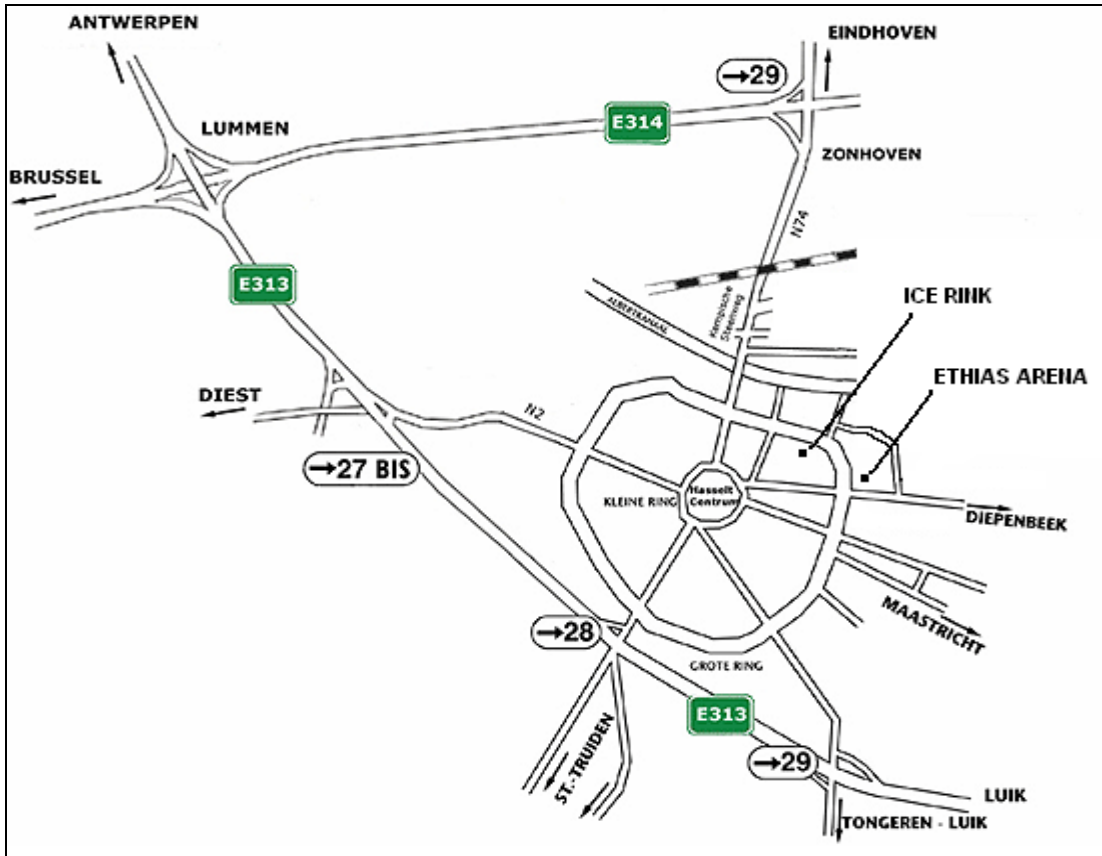

STARCLASS HASSELT 2009

GROUND PLAN OF THE ICE RINK IN HASSELT (B)

The ice rink is located at the outer ring (Grote Ring) of the city.

N2 connects the city with Diest.
N80 connects the city with St. Truiden.
N20 connects the city with Tongeren.
N702 connects the city with Genk.
N74 connects the city with Eindhoven.

E313 is the highway with exit 28 for connection with Grote Ring towards Ice Rink.

Location address:

Bloso-centrum Hasselt 'De Schaverdijn'
Gouverneur Verwilghensingel 13
B-3500 Hasselt (B)

Parking lot for any kind of vehicle at the ice rink, but this parking lot will be closed from 23.00 till 07.00 hours. Parking lot open 24/24 at the right side of the ice rink.

Hasselt is situated in the eastern part of Belgium in the province of Limburg.
Information about the city can be found at: www.hasselt.be

Bloso ice-rink